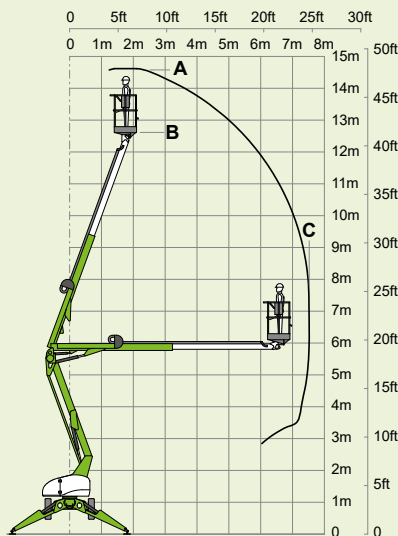

niftylift

TM42T

(A) 48ft 6in

(B) 42ft

(C) 25ft

500lbs

4ft 7in x 2ft 4in

(D) 6ft 7in

(F) 5ft 3in

(G) 12ft 6in

(J) 18ft 3in

Option

3990lbs

23%
13°

niftylift
1438 S. Buncombe Road,
Greer, SC - 29651
United States
1-800-643-8954
usasales@niftylift.com
www.niftylift.com

SOSEQUIPMENT
7631 rue Benoit, Longueuil, Québec, Canada J4G 1P9
1-893-9631-3930 | info@sosequip.com