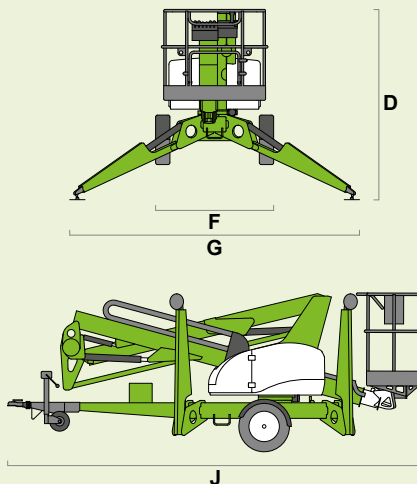

niftylift

TM42T

(A) 48ft 6in

(B) 42ft

(C) 25ft

500lbs

4ft 7in x 2ft 4in

(D) 6ft 7in

(F) 5ft 3in

(G) 12ft 6in

(J) 18ft 3in

Option

3990lbs

23%
13°

niftylift
1438 S. Buncombe Road,
Greer, SC - 29651
United States
1-800-643-8954
usasales@niftylift.com
www.niftylift.com

SOSEQUIPMENT
7631 rue Benoit, Longueuil, Québec, Canada J4G 1P9
1-893-9631-3930 | info@sosequip.com