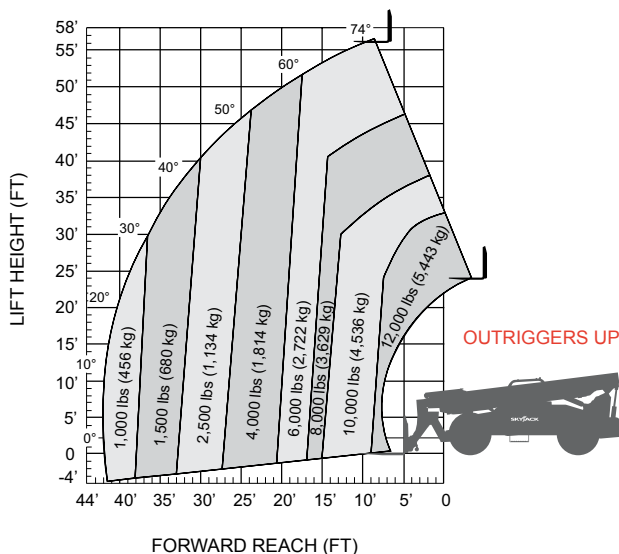

OPTIONS

- Closed cab (adds front and top window, sliding side window, wipers, full door, heater/defroster, operator fan)
- Air conditioning (closed cab only)
- Premium joystick
- Back up sensor
- Backup sensor and camera
- Service convenience package (remote axle grease points & clean drain engine oil pan valve)
- Cold weather package (cold start engine oil, 50/50 antifreeze mix, battery blanket & hyd. tank heater)
- Arctic weather package (cold start engine oil, 50/50 antifreeze mix, battery blanket, hyd. tank heater & arctic hydraulic oil)
- Four wheel fenders
- Road light package (2 front headlights, front & rear turn signals, tail lights, brake lights)
- Work light package (2 front facing & 2 rear facing halogen work lights)
- Boom light package (2 boom mounted LED work lights)
- Rotating beacon
- Positive air shut-off valve
- Pintle hitch (in lieu of standard hitch pin)
- Non-destructive testing
- ELEVATE telematics
- Warranty Options (3-year or 5-year plans available)

QUICK ATTACH CARRIAGES / ATTACHMENTS

- 48", 60" or 72" Floating pin carriage, 12,000 lbs capacity
- 48", 60" or 72" Floating pin, side tilt carriage, 11,000 lbs capacity
- 72" Floating pin, swing carriage, 11,000 lbs capacity
- 53" Fork positioner, 12,000 lbs capacity
- 2' High capacity jib boom, 10,000 lbs capacity
- 12' or 15' Truss boom, 2,000 lbs capacity
- 1.75 Cubic yard bucket, 4,300 lbs capacity

Skyjack Head Office
55 Campbell Rd. Guelph, ON Canada N1H 1B9
Sales Inquiries: 1-877-755-4387 (1-877-SJLIFTS)
Main Switchboard: 1-800-265-2738
Phone: 519-837-0888
Fax: 519-837-8104
Email: skyjack@skyjack.com

www.skyjack.com

SOSEQUIMENT

760 rue Bériault, Longueuil, Québec (Canada) J4G 1R8
1-833-360-3330 | info@sosequiment.ca

SKYJACK
simply reliable™