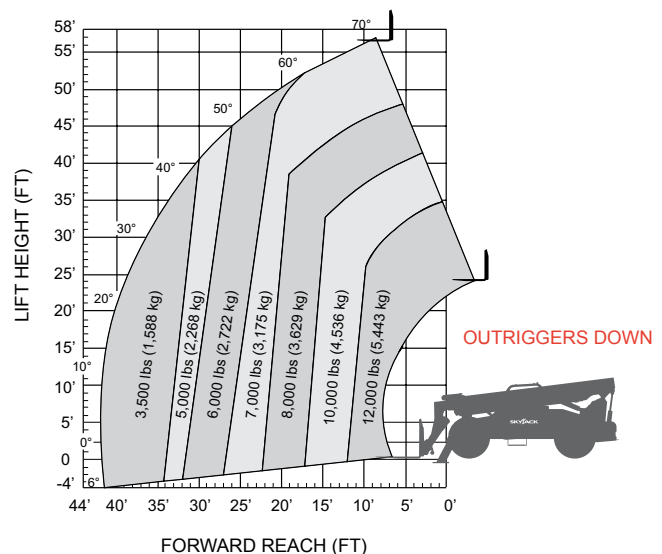

OPTIONS

- Closed cab (adds front and top window, sliding side window, wipers, full door, heater/defroster, operator fan)
- Air conditioning (closed cab only)
- Premium joystick
- Back up sensor
- Backup sensor and camera
- Service convenience package (remote axle grease points & clean drain engine oil pan valve)
- Cold weather package (cold start engine oil, 50/50 antifreeze mix, battery blanket & hyd. tank heater)
- Arctic weather package (cold start engine oil, 50/50 antifreeze mix, battery blanket, hyd. tank heater & arctic hydraulic oil)
- Four wheel fenders
- Road light package (2 front headlights, front & rear turn signals, tail lights, brake lights)
- Work light package (2 front facing & 2 rear facing halogen work lights)
- Boom light package (2 boom mounted LED work lights)
- Rotating beacon
- Positive air shut-off valve
- Pintle hitch (in lieu of standard hitch pin)
- Non-destructive testing
- ELEVATE telematics
- Warranty Options (3-year or 5-year plans available)

QUICK ATTACH CARRIAGES / ATTACHMENTS

- 48", 60" or 72" Floating pin carriage, 12,000 lbs capacity
- 48", 60" or 72" Floating pin, side tilt carriage, 11,000 lbs capacity
- 72" Floating pin, swing carriage, 11,000 lbs capacity
- 53" Fork positioner, 12,000 lbs capacity
- 2' High capacity jib boom, 10,000 lbs capacity
- 12' or 15' Truss boom, 2,000 lbs capacity
- 1.75 Cubic yard bucket, 4,300 lbs capacity

Skyjack Head Office
55 Campbell Rd. Guelph, ON Canada N1H 1B9
Sales Inquiries: 1-877-755-4387 (1-877-SJLIFTS)
Main Switchboard: 1-800-265-2738
Phone: 519-837-0888
Fax: 519-837-8104
Email: skyjack@skyjack.com

www.skyjack.com

SOSEQUIMENT

760 rue Bériault, Longueuil, Québec (Canada) J4G 1R8
1-833-360-3330 | info@sosequiment.ca

SKYJACK
simply reliable™