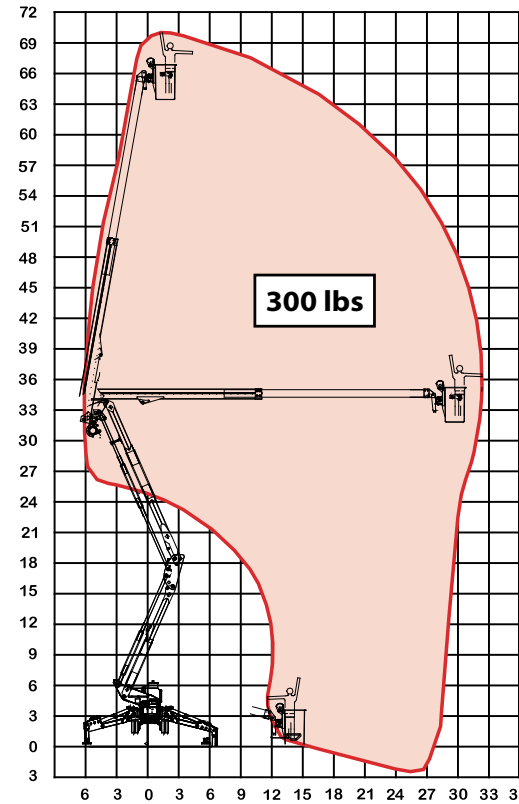

# PLATFORM BASKET 22.10 46KV

## SPECIFICATIONS

<b>Max. working height</b>	72'
<b>Max. outreach</b>	32'8" (at 300lbs)
<b>Max. basket load</b>	300 lbs
<b>Basket size</b>	2'5" x 1'11" x 3'5" (1-man bucket interior)
<b>Basket rotation</b>	± 90°
<b>Turret rotation</b>	± 180°
<b>Traveling length</b>	25'5"
<b>Traveling height</b>	6'9" (narrow mode) / 7'5" (wide mode)
<b>Traveling width</b>	34.5" (narrow mode) / 44" (wide mode)
<b>Outrigger Spread</b>	14'7" x 14'7"
<b>Battery</b>	12V Emergency Descent System
<b>Diesel engine</b>	15HP
<b>Total weight</b>	7,937 lbs
<b>Gradability, max. across slope</b>	29% (16°)
<b>Gradability, max. up and down slope</b>	29% (16°)
<b>Deployment ability on slopes up to</b>	29% (16°)

## DIAGRAMS

DATA AND DIMENSIONS ARE INDICATIVE AND NOT BINDING

## ADD-ON OPTIONS:

- White Rubber Non-Marking Tracks
- Custom Colors

**SOSEQUIMENT**

760 rue Bériault, Longueuil, Québec (Canada) J4G 1R8  
1-833-360-3330 | info@sossequiment.ca