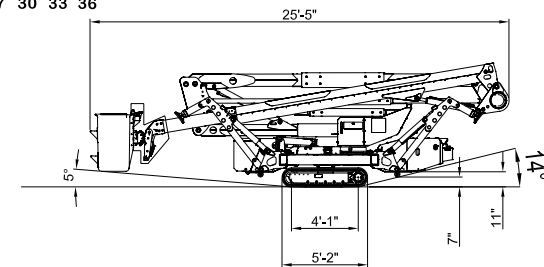

# PLATFORM BASKET 22.10 46KV

## SPECIFICATIONS

<b>Max. working height</b>	72'
<b>Max. outreach</b>	32'8" (at 300lbs)
<b>Max. basket load</b>	300 lbs
<b>Basket size</b>	2'5" x 1'11" x 3'5" (1-man bucket interior)
<b>Basket rotation</b>	± 90°
<b>Turret rotation</b>	± 180°
<b>Traveling length</b>	25'5"
<b>Traveling height</b>	6'9" (narrow mode) / 7'5" (wide mode)
<b>Traveling width</b>	34.5" (narrow mode) / 44" (wide mode)
<b>Outrigger Spread</b>	14'7" x 14'7"
<b>Battery</b>	12V Emergency Descent System
<b>Diesel engine</b>	15HP
<b>Total weight</b>	7,937 lbs
<b>Gradability, max. across slope</b>	29% (16°)
<b>Gradability, max. up and down slope</b>	29% (16°)
<b>Deployment ability on slopes up to</b>	29% (16°)

## DIAGRAMS

DATA AND DIMENSIONS ARE INDICATIVE AND NOT BINDING