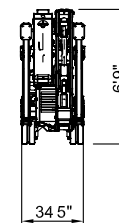

# PLATFORM BASKET 22.10 46KV

## SPECIFICATIONS

<b>Max. working height</b>	72'
<b>Max. outreach</b>	32'8" (at 300lbs)
<b>Max. basket load</b>	300 lbs
<b>Basket size</b>	2'5" x 1'11" x 3'5" (1-man bucket interior)
<b>Basket rotation</b>	± 90°
<b>Turret rotation</b>	± 180°
<b>Traveling length</b>	25'5"
<b>Traveling height</b>	6'9" (narrow mode) / 7'5" (wide mode)
<b>Traveling width</b>	34.5" (narrow mode) / 44" (wide mode)
<b>Outrigger Spread</b>	14'7" x 14'7"
<b>Battery</b>	12V Emergency Descent System
<b>Diesel engine</b>	15HP
<b>Total weight</b>	7,937 lbs
<b>Gradability, max. across slope</b>	29% (16°)
<b>Gradability, max. up and down slope</b>	29% (16°)
<b>Deployment ability on slopes up to</b>	29% (16°)

## DIAGRAMS

DATA AND DIMENSIONS ARE INDICATIVE AND NOT BINDING