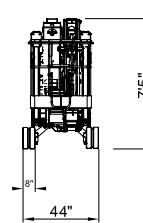

# PLATFORM BASKET 22.10 46KV

## SPECIFICATIONS

<b>Max. working height</b>	72'
<b>Max. outreach</b>	32'8" (at 300lbs)
<b>Max. basket load</b>	300 lbs
<b>Basket size</b>	2'5" x 1'11" x 3'5" (1-man bucket interior)
<b>Basket rotation</b>	± 90°
<b>Turret rotation</b>	± 180°
<b>Traveling length</b>	25'5"
<b>Traveling height</b>	6'9" (narrow mode) / 7'5" (wide mode)
<b>Traveling width</b>	34.5" (narrow mode) / 44" (wide mode)
<b>Outrigger Spread</b>	14'7" x 14'7"
<b>Battery</b>	12V Emergency Descent System
<b>Diesel engine</b>	15HP
<b>Total weight</b>	7,937 lbs
<b>Gradability, max. across slope</b>	29% (16°)
<b>Gradability, max. up and down slope</b>	29% (16°)
<b>Deployment ability on slopes up to</b>	29% (16°)

## DIAGRAMS

DATA AND DIMENSIONS ARE INDICATIVE AND NOT BINDING