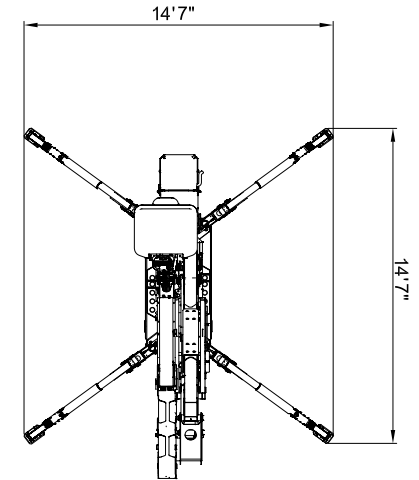

# PLATFORM BASKET 22.10 46KV

## SPECIFICATIONS

<b>Max. working height</b>	72'
<b>Max. outreach</b>	32'8" (at 300lbs)
<b>Max. basket load</b>	300 lbs
<b>Basket size</b>	2'5" x 1'11" x 3'5" (1-man bucket interior)
<b>Basket rotation</b>	± 90°
<b>Turret rotation</b>	± 180°
<b>Traveling length</b>	25'5"
<b>Traveling height</b>	6'9" (narrow mode) / 7'5" (wide mode)
<b>Traveling width</b>	34.5" (narrow mode) / 44" (wide mode)
<b>Outrigger Spread</b>	14'7" x 14'7"
<b>Battery</b>	12V Emergency Descent System
<b>Diesel engine</b>	15HP
<b>Total weight</b>	7,937 lbs
<b>Gradability, max. across slope</b>	29% (16°)
<b>Gradability, max. up and down slope</b>	29% (16°)
<b>Deployment ability on slopes up to</b>	29% (16°)

## DIAGRAMS

DATA AND DIMENSIONS ARE INDICATIVE AND NOT BINDING