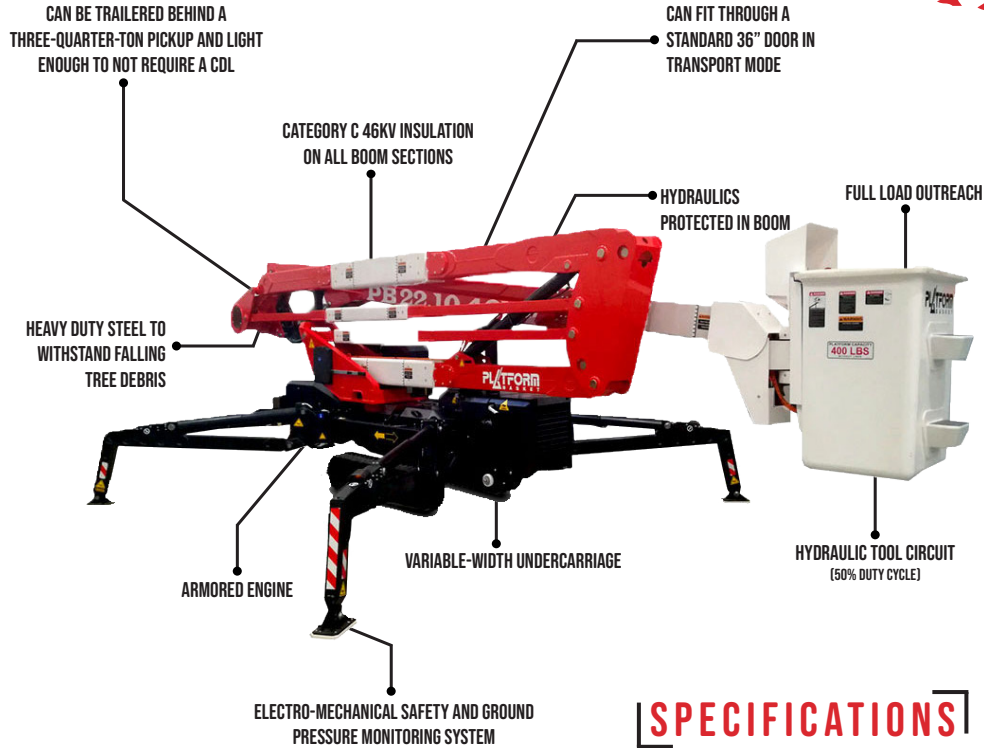

# PLATFORM BASKET 22.10 46KV

## SPECIFICATIONS

<b>Max. working height</b>	72'
<b>Max. outreach</b>	32'8" (at 300lbs)
<b>Max. basket load</b>	300 lbs
<b>Basket size</b>	2'5" x 1'11" x 3'5" (1-man bucket interior)
<b>Basket rotation</b>	± 90°
<b>Turret rotation</b>	± 180°
<b>Traveling length</b>	25'5"
<b>Traveling height</b>	6'9" (narrow mode) / 7'5" (wide mode)
<b>Traveling width</b>	34.5" (narrow mode) / 44" (wide mode)
<b>Outrigger Spread</b>	14'7" x 14'7"
<b>Battery</b>	12V Emergency Descent System
<b>Diesel engine</b>	15HP
<b>Total weight</b>	7,937 lbs
<b>Gradability, max. across slope</b>	29% (16°)
<b>Gradability, max. up and down slope</b>	29% (16°)
<b>Deployment ability on slopes up to</b>	29% (16°)

## DIAGRAMS

DATA AND DIMENSIONS ARE INDICATIVE AND NOT BINDING