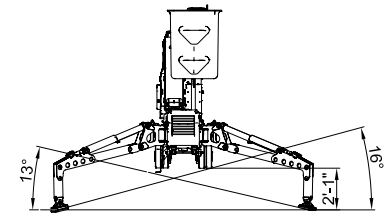

# PLATFORM BASKET 22.10 46KV

## SPECIFICATIONS

<b>Max. working height</b>	72'
<b>Max. outreach</b>	32'8" (at 300lbs)
<b>Max. basket load</b>	300 lbs
<b>Basket size</b>	2'5" x 1'11" x 3'5" (1-man bucket interior)
<b>Basket rotation</b>	± 90°
<b>Turret rotation</b>	± 180°
<b>Traveling length</b>	25'5"
<b>Traveling height</b>	6'9" (narrow mode) / 7'5" (wide mode)
<b>Traveling width</b>	34.5" (narrow mode) / 44" (wide mode)
<b>Outrigger Spread</b>	14'7" x 14'7"
<b>Battery</b>	12V Emergency Descent System
<b>Diesel engine</b>	15HP
<b>Total weight</b>	7,937 lbs
<b>Gradability, max. across slope</b>	29% (16°)
<b>Gradability, max. up and down slope</b>	29% (16°)
<b>Deployment ability on slopes up to</b>	29% (16°)

## DIAGRAMS

DATA AND DIMENSIONS ARE INDICATIVE AND NOT BINDING